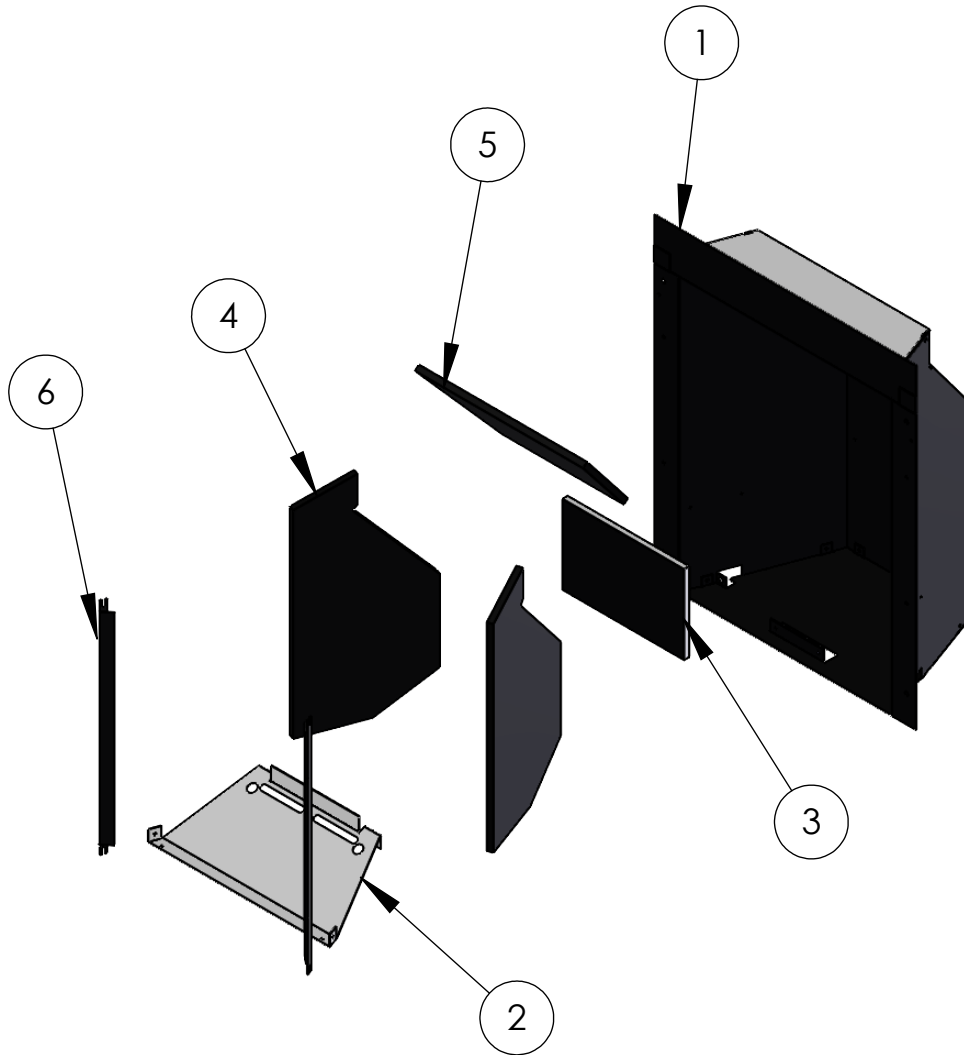

Paragon One Main Assembly

ITEM NO.	Description	Part Number	QTY.
1	Firebox	4279	1
2	Back Support	4273	1
3	Ceramic Lower Board	4282	1
4	Ceramic Sides	Left Hand: 4352 / Right Hand: 4284	2
5	Ceramic Upper Board	4283	1
6	Ceramic Clamp	5421	2